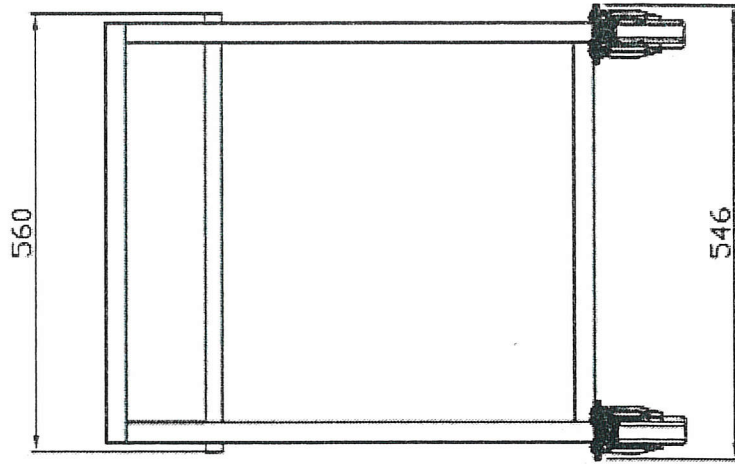

材質項目說明:

1. 結構體本身採用 $7/8"$ ($\phi 22.2$) $\times 1.2$ mm之鋼管, 以CO2 銲接而成
2. 骨架表面(鋼管部份)為粉體烤漆, 耐酸鹼
3. 可疊放~15PCS.

品名 ITEM NO.	月亮椅 收納架
圖號 DRAWING NO.	
表面處理 SURFACE	烤漆
比例 SCALE	1 : 8
單位 UNIT	mm
製圖 DRAWN	
審核 CHECKED	
核準 APPROVED	
一般公差	
長度	± 5mm
厚度	± 0.5mm
鐵材厚度	± 0.05mm
修正日期	說明
版別	2